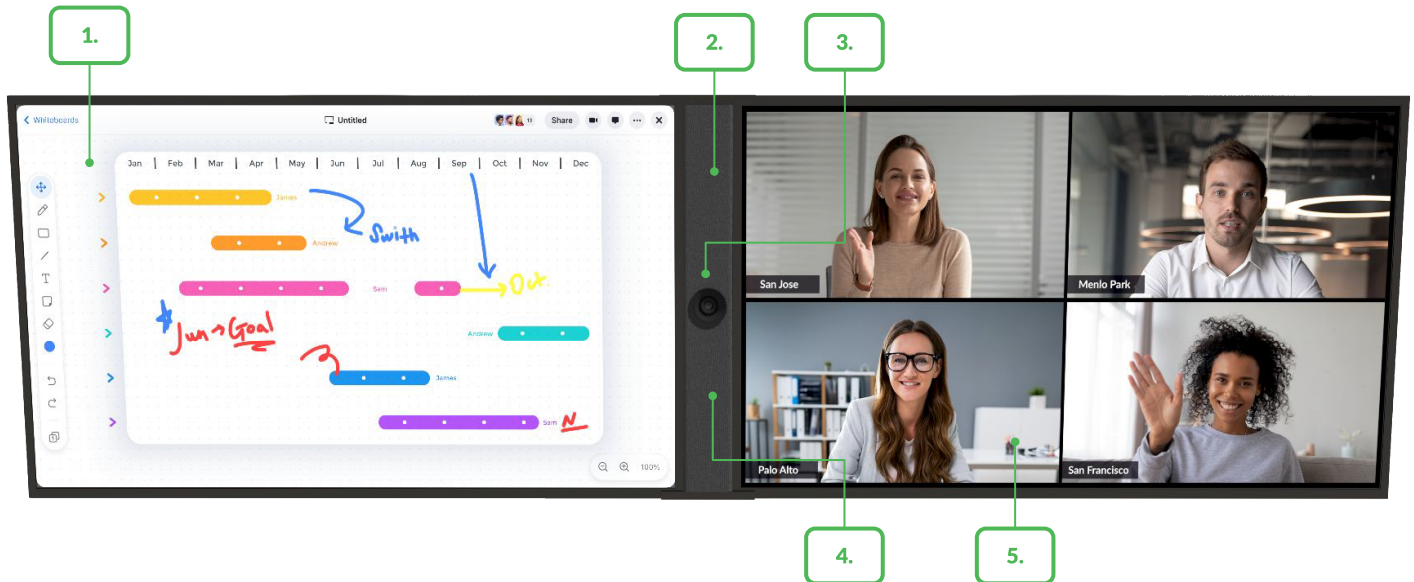

- Dedicated display area for shared content and participant view for more productive hybrid work meetings
- Innovative center camera design for comfortable eye-level communications
- Single vendor system for synchronized device management from a single point of control
- Sleek, Modern design with easy deployment

Leave No Teammate Behind

When combined with **DTEN Smart Framing technology**, the D7X Dual will identify, optimize and partition individual video frames for in-room participants. The resulting video stream provides more immersive same-room meeting experiences to remote participants.

3 Participants in Room

Smart Framing Recognizes Participants

Produced Video Stream

Built for Hybrid Collaboration Today, Ready for the Future of Work Tomorrow

From the ground up, the D7X Dual has been designed to provide the ultimate platform for video-first collaboration sessions, with extra headroom for the future of work. Additional USB ports, 3.5mm audio jacks, support for bluetooth audio and an extra HDMI in/out provides greater flexibility and extensibility.

Whether you're adding a document camera, assisted listening device or connecting to a large-scale projector screen, the D7X Dual packs the connections and the processing power to get the job done.

D7X Dual At a Glance