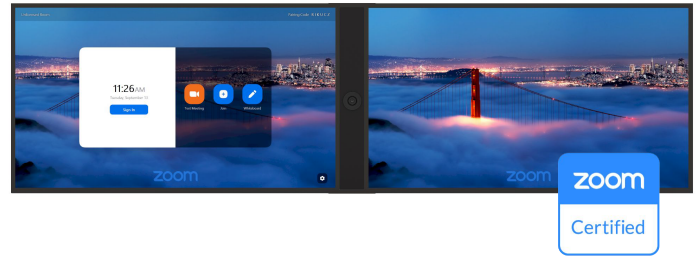

DTEN D7X Dual 55"

Dual Screen Video Meeting and Content Collaboration System

SPECIFICATIONS

Software	Windows IoT
All-in-One	Multi-Touch 55" Display 4K Camera 8-Element Microphone Array Integrated Speakers Wall Mount Included
Display	LED 55" (x2) Ultra HD 4K / 16:9 20 touch-points 180 touch-point reporting rate
Camera System	Horizontal Field of View (HFOV) 106° Vertical FOV 72° Fixed Lens (f/2.8) Center Camera: 4K Field of View (DFOV) 115° Zoom Rooms Auto framing Zoom Rooms Smart Gallery DTEN Smart Framing Built-in Physical Privacy Cover
Audio System	8-Element Microphone Array 2- Front-facing Speaker System 2- Bottom-facing Speaker System (x2) Acoustic Echo Cancellation Automatic Gain Control (AGC) Automatic Noise Reduction
Inputs & Outputs	USB-A 3.1 x 4 3.5-mm Jack x 1 (Mic + Headphone) HDMI out x 1 (CEC, HDCP 2.2) HDMI In x 1 (CEC, HDCP 1.4, Dolby AC3) Ethernet 1 GigE (RJ45) x 1 USB-C x1 (USB3.1 Data + DP 1.4 + 65W Charging)