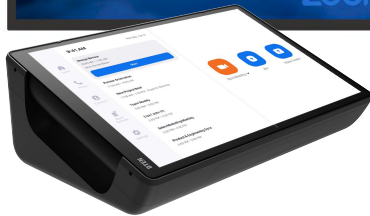

- Dedicated display area for shared content and participant view for more productive hybrid work meetings
- Innovative center camera design for comfortable eye-level communications
- Single vendor system for synchronized device management from a single point of control
- Sleek, Modern design with easy deployment

3 Participants in Room

Smart Framing Recognizes Participants

Produced Video Stream

Built for Hybrid Collaboration Today, Ready for the Future of Work Tomorrow

From the ground up, the D7X Dual has been designed to provide the ultimate platform for video-first collaboration sessions, with extra headroom for the future of work. Additional USB ports, 3.5mm audio jacks, support for bluetooth audio and an extra HDMI in/out provides greater flexibility and extensibility.

Whether you're adding a document camera, assisted listening device or connecting to a large-scale projector screen, the D7X Dual packs the connections and the processing power to get the job done.

D7X Dual At a Glance

Streamlined Setup, Easy Operation and Convenient Control

Add the DTEN Mate 10.1" Room Controller and Scheduler for convenient control and management at the tabletop.

The D7X Dual sets up in minutes, right out of the box. Mounting hardware, drilling template and wall anchors come supplied in the box. Simply attach the drilling template to the wall, hang the screens and slide them together to meet the center AV bar.