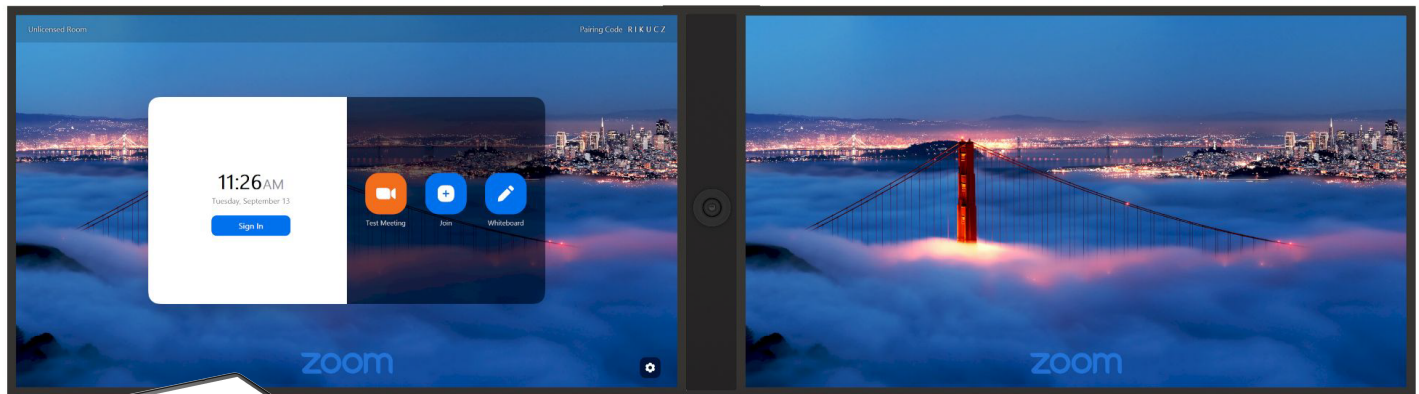

Leave No Teammate Behind

When combined with **DTEN Smart Framing technology**, the D7X Dual will identify, optimize and partition individual video frames for in-room participants. The resulting video stream provides more immersive same-room meeting experiences to remote participants.

Whether you're adding a document camera, assisted listening device or connecting to a large-scale projector screen, the D7X Dual packs the connections and the processing power to get the job done.

D7X Dual At a Glance

Streamlined Setup, Easy Operation and Convenient Control

Add the DTEN Mate 10.1" Room Controller and Scheduler for convenient control and management at the tabletop.

The D7X Dual sets up in minutes, right out of the box. Mounting hardware, drilling template and wall anchors come supplied in the box. Simply attach the drilling template to the wall, hang the screens and slide them together to meet the center AV bar.